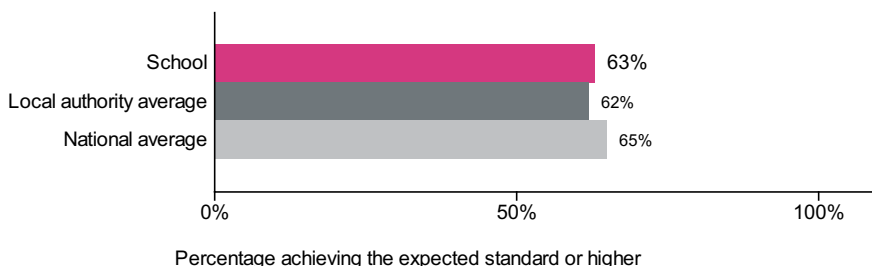

Murrayfield Primary - A Paradigm Academy (URN: 143550)

This is a new academy which opened on 1 January 2017.

Go to [Murrayfield Community Primary School](#) for the previous record.

Key stage 2

This is revised data for 2018/19.

Progress in reading, writing and maths

Reading

Number of pupils = 50

Pupils with adjusted scores = 2

Confidence interval
-1.1 to 2.4

Writing

Number of pupils = 50

Pupils with adjusted scores = 0

Confidence interval
0.7 to 3.9

Maths

Number of pupils = 50

Pupils with adjusted scores = 0

Confidence interval
-1.2 to 1.8

Reading, writing and maths combined

Percentage of pupils achieving the expected standard or higher

Number of pupils = 54